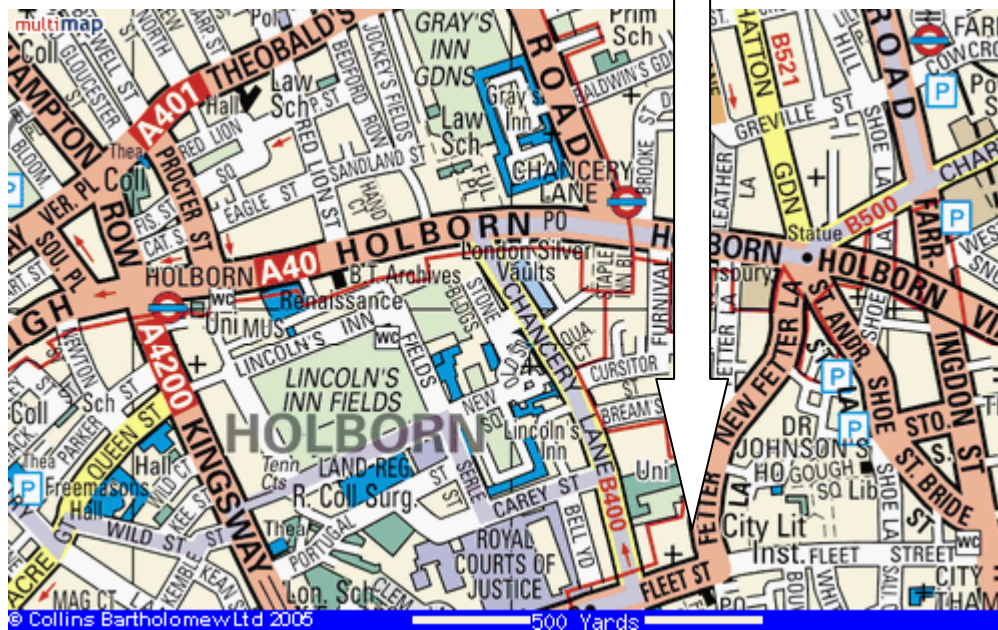

DIRECTIONS

1. Catch the tube to Chancery Lane Station (Central Line)
2. Come out of tube and turn left into Holborn, heading towards Holborn Circus (on the LHS you will see the Prudential Building)
3. On reaching Fetter Lane you will see Sainsburys on the corner
4. Turn right here and continue down Fetter Lane
5. Clifford's Inn is approximately 2 minutes on the RIGHT, just before the junction with Fleet Street

Clifford's Inn
Fetter Lane
London
EC4A 1BZ

Contact:

Address: Clifford's Inn, Fetter Lane, London EC4A 1BZ